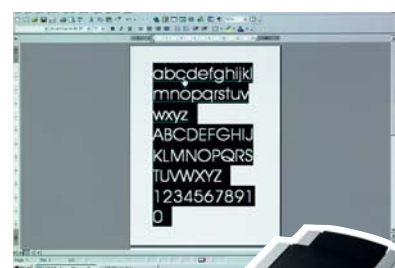

Select text on screen, drag and drop into software.