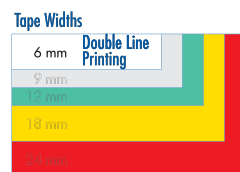

With its own versatile software, on-screen text editing and USB connectability, the P-touch 2420PC offers a quick and easy way of organising your working environment. Featuring easy to use drag and drop operation and automatic text formatting, it lets you produce professional high quality labels in seconds.

Compatibility

The PT-2420PC is supplied with two versions of P-touch editing software. Included as standard with all PC compatible machines, P-touch Editor enables the user to format and edit information for many labelling applications.

In addition new P-touch Quick Editor enables the user to make perfect labels instantly. The software automatically formats selected text in other open applications to fit the label size* that is currently being used in the PT-2420PC creating labels ready for printing with no further editing required.

With USB connection and revolutionary new software this P-touch model offers a unique, quick and easy solution to meet your office labelling requirements.

* Automatic tape width monitor Windows® software only

Select text on screen, drag and drop into software.

P-touch Quick Editor V1.0 automatically formats text to label.

Label options

Tapes for use with the 2420PC model include 5 widths of tape varying from 6 to 24mm and 23 tape colour options including fluorescent, transparent, laminated, non-laminated and NEW 24mm paper label. With the tape combinations available, the 2420PC can create durable self-adhesive labels which solve all your office identification needs.

* 24mm Paper label only available in 7m length. All other Brother TZ-tapes are 8m as standard.

Fonts and Graphics